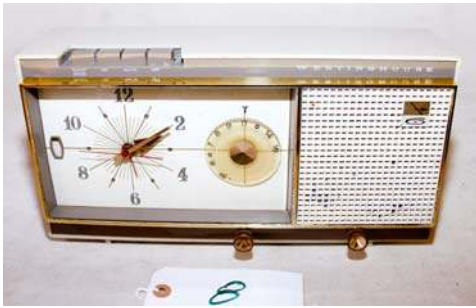

Radio Day 2018

California Historical Radio Society

4. Tele King / RK51? \$40
1953; Broadcast band; electronically restored; works

7. Emerson / 652 \$50
1950; Broadcast band

8. Westinghouse / H775L6A \$40
1961; Broadcast band; clock radio; electronically restored; works

11. Zenith / 6S632 \$100
1942; Broadcast + shortwave bands

12. Packard Bell / 501 \$40
1954; Broadcast band

16. Crosley / Fiver Deluxe \$55
1936/38; Broadcast band + short wave bands; electronically restored; works